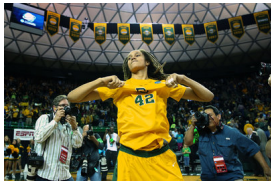

Brittney Griner Is The No. 1 Pick In The 2013 WNBA Draft

Written by
Monday, 15 April 2013 20:04 -

The Phoenix Mercury made it official Monday night: Baylor Bears senior center Brittney Griner is the teams newest member courtesy of the 2013 WNBA Draft. There was little doubt on this years No. 1 Overall pick was going to be used on Griner. She is a special player with the chance to be one of the best ever to play in the WNBA.

This is a Mercury team that, seemingly overnight, has become must watch television.

"Now that I can say her name, Brittney Griner, she is definitely a player that is going to change the game as we know it today," stated a very stoic and very elated Head Coach Corey Gaines.

At the Hotel Palomar in downtown Phoenix the Mercury welcomed hundreds of fans to come and view the the historic event live.

MC Kip Helt kicked off the festivities that included (at the time) the newest member of the Mercury Erin Thorn, last years No. 6 Overall pick Samantha Prahalis, Krystal Thomas, Bridget Pettis, Kayte Christensen, Amber Cox (via satellite), and Ann Meyers-Drysdale. The team rewarded the fans for being the fans.

Griner enters the fold with a litany of talent, all-stars, champions, and gold medal winners. She comes in as the rookie and looks like she has the humility and humbleness to make that transition with ease.